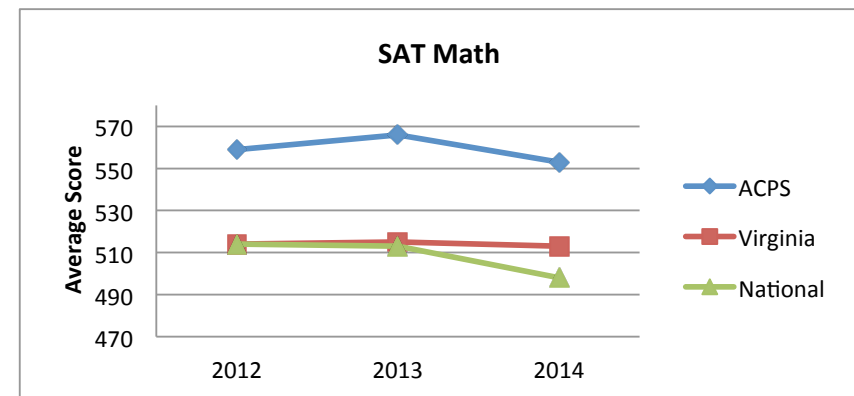

Average SAT Scores - Division, State & National

	2013			2014			2015		
	Verbal	Math	Writing	Verbal	Math	Writing	Verbal	Math	Writing
Albemarle County	565	559	542	563	566	539	557	553	534
Virginia	516	514	498	518	515	497	515	513	495
National	496	514	488	497	513	487	489	498	475