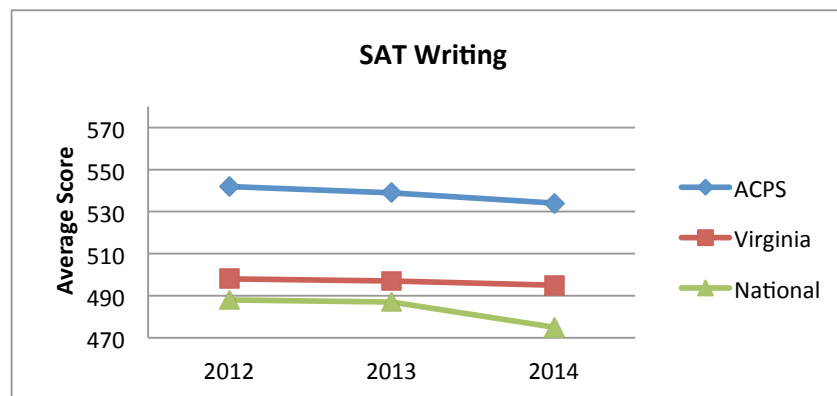

Average SAT Scores - Division, State & National

	2013			2014			2015		
	Verbal	Math	Writing	Verbal	Math	Writing	Verbal	Math	Writing
Albemarle County	565	559	542	563	566	539	557	553	534
Virginia	516	514	498	518	515	497	515	513	495
National	496	514	488	497	513	487	489	498	475