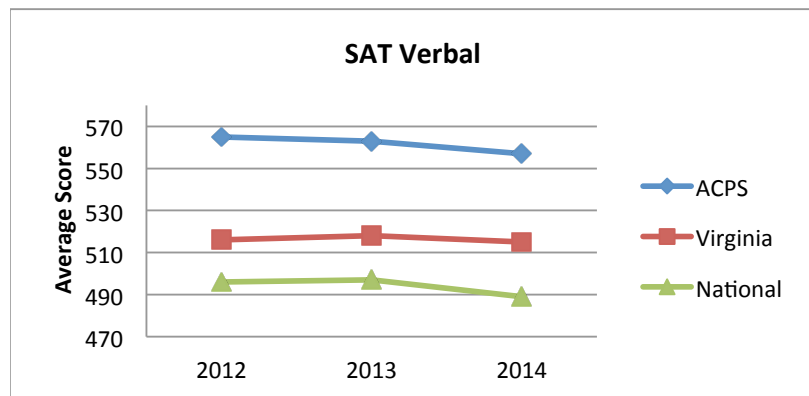

Average SAT Scores - Division, State & National

	2013			2014			2015		
	Verbal	Math	Writing	Verbal	Math	Writing	Verbal	Math	Writing
Albemarle County	565	559	542	563	566	539	557	553	534
Virginia	516	514	498	518	515	497	515	513	495
National	496	514	488	497	513	487	489	498	475